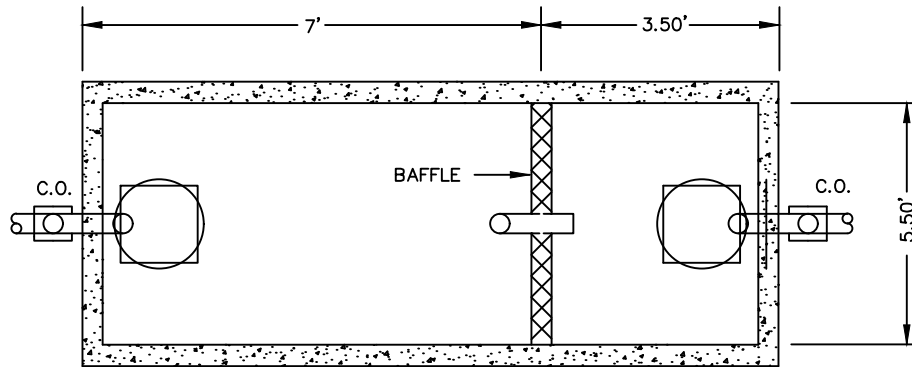

SIDE VIEW

TOP VIEW

TYPICAL UNDERGROUND GREASE TRAP
1,500 GALLON

SEWER PANEL 7B